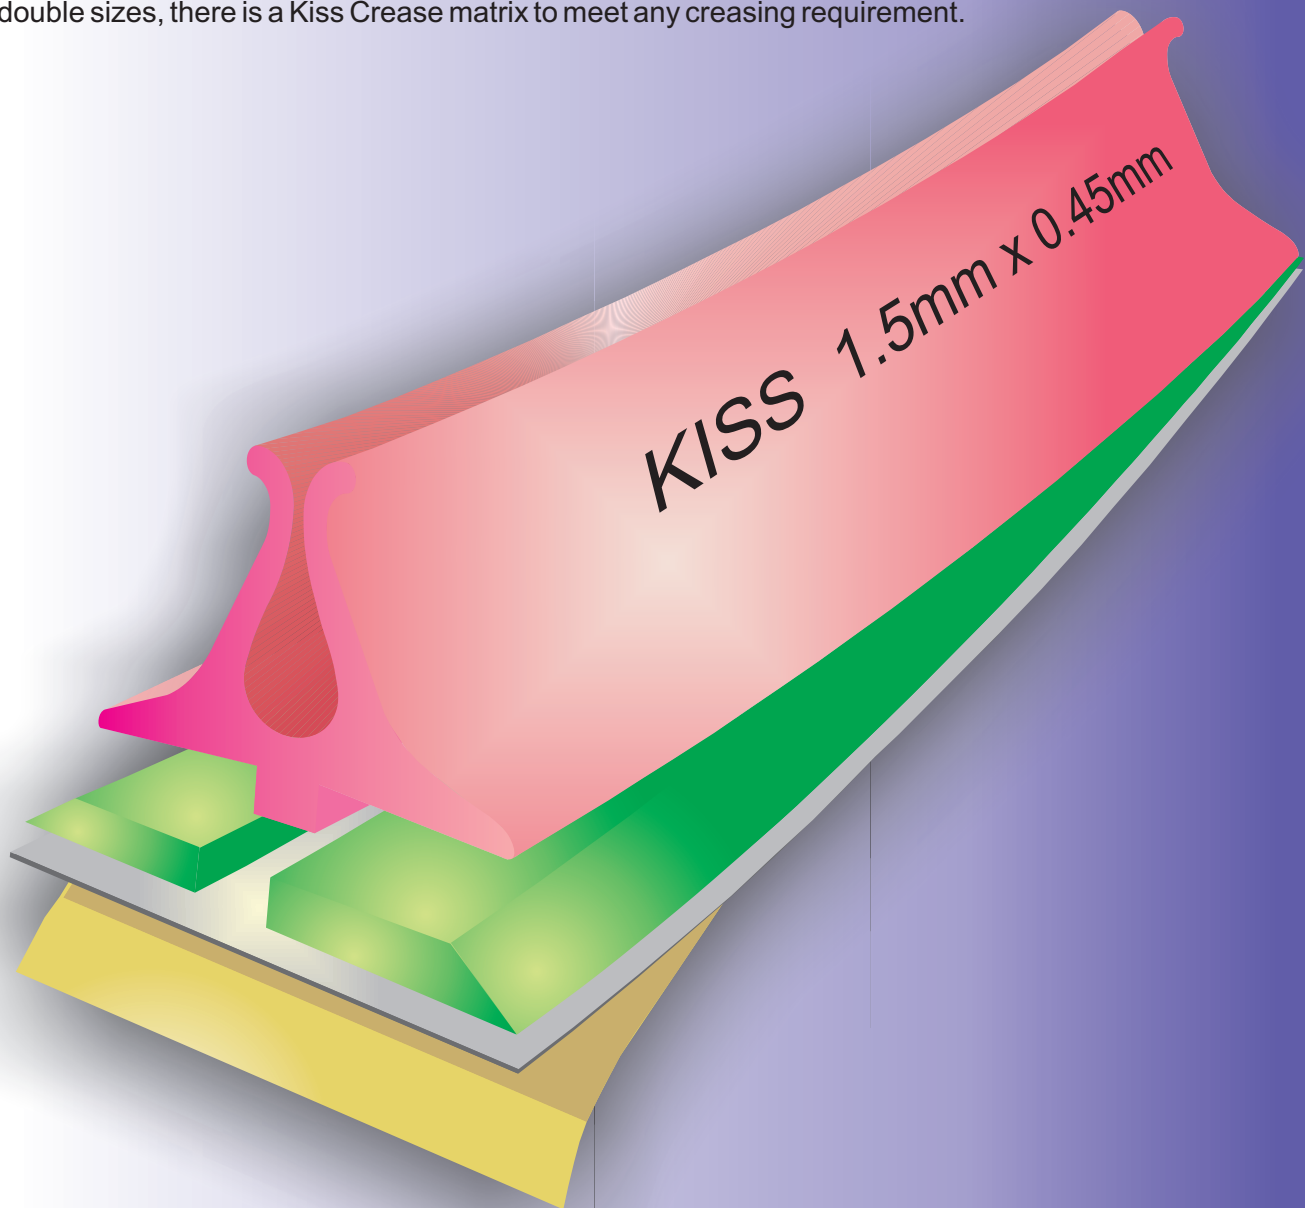

Product Profile

KISS CREASE is the optimum balance between cost and quality. Kiss has precision engineered plastic shoulders on a micro thin polyester film base with a perfectly registered locator. Decades of continuous development and experience have led to efficient manufacture to the highest standards giving this optimum cost and quality balance. With a full range of standard, large, mini, off-centre and double sizes, there is a Kiss Crease matrix to meet any creasing requirement.

Key features include:

- Precision engineered plastic shoulders are extremely accurate and durable
- Micro thin polyester film base to reduce rule height adjustments
- Perfectly registered locator ensures accurate and high quality creasing
- Low profile reduces board stress and smooth mitred edges allow fast running
- All profiles are individually colour coded and labelled for easy reference and to minimise the risk of mixing sizes during make ready (see separate charts)

Available in an full range of sizes:

- STANDARD
- LARGE
- OFF-CENTRE
- MINI
- DOUBLE-CREASE

Standard Matrix

Plastic Counter - Film Base

(PAGE 1 OF 2)

Precision engineered plastic shoulders on micro thin polyester base with perfectly registered locator.

Standard locators are suitable for rule size 2-3 unless otherwise stated.

Standard Matrix

(PAGE 2 OF 2)

Plastic Counter - Film Base

Precision engineered plastic shoulders on micro thin polyester base with perfectly registered locator.