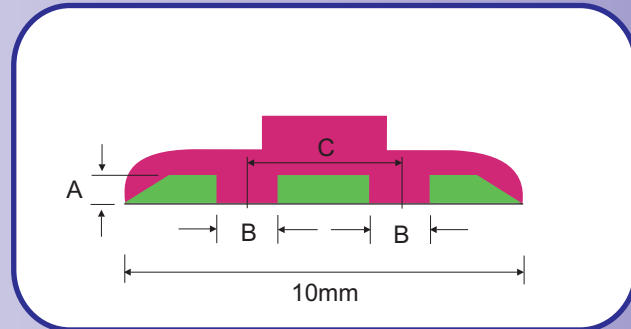

Locator suitable for rule sizes 2-3.

Double Crease Matrix Plastic Counter - Film Base

Specially engineered for those jobs that require two creases close together, the locator on Kiss Double Crease fits over both creasing rules to ease make ready.

The smallest possible distance between creasing centres is shown as 'C'.

Kiss Double Crease is available with 32 strips of 700mm in each box unless otherwise stated.

Colour Code	A	B	C	Board Thickness		Board Wt (gms/m ²)	Order Code
				(microns)	(0.001")		
Beige - 3.5mm	0.40	x 1.00	x 3.50	100-200	4-8	100-175	810-040-35 D
White - 3.5mm	0.45	x 1.30	x 3.50	340-410	13-16	240-270	813-045-35 D
Red - 4.0mm	0.40	x 1.00	x 4.00	100-200	4-8	100-175	810-040-4 D
Green - 4.0mm	0.45	x 1.30	x 4.00	340-410	13-16	240-270	813-045-4 D
Blue - 5.0mm	0.40	x 1.00	x 5.00	100-200	4-8	100-175	810-040-5 D
Black - 5.0mm	0.45	x 1.30	x 5.00	340-410	13-16	240-270	813-045-5 D
*Blueberry - 1/4"	0.40	x 1.00	x 6.35	100-200	4-8	100-175	810-040-14 D
Peach - 1/8"	0.40	x 1.00	x 3.18	100-200	4-8	100-175	810-040-18 D
*Bright Green - 1/4"	0.45	x 1.30	x 6.35	340-410	13-16	240-270	813-045-14 D
Pale Blue - 1/8"	0.45	x 1.30	x 3.18	340-410	13-16	240-270	813-045-18 D