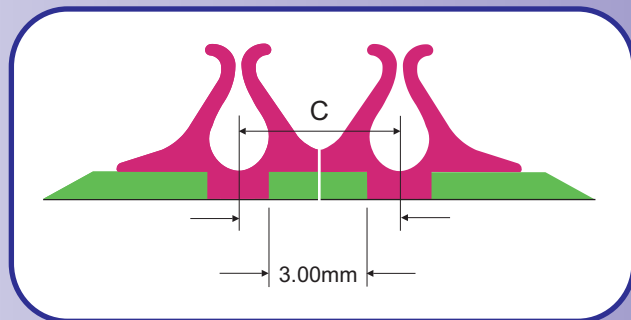

Off-Centre Matrix Plastic Counter - Film Base

Specially engineered for jobs that require two creases close together, Kiss Crease Off-Centre is placed on the creasing rules with the narrow sides adjacent enabling the smallest possible distance between creasing centres to be calculated as follows:-
Distance Centre to Centre (C) = 2 x shoulder width (i.e. 1.5mm) plus creasing width required (B).

Kiss Off-Centre has 36 strips of 700mm in each box.

Colour Code	A	B	Board Thickness		Board Wt (gms/m²)	Order Code
			(microns)	(0.001")		
Orange	0.40	x 0.80	60-100	2-6	50-150	708-040 OC
Blueberry	0.30	x 1.00	100-200	4-8	100-175	710-030 OC
Beige	0.40	x 1.00	100-200	4-8	100-175	710-040 OC
Peach	0.50	x 1.00	100-200	7-9	165-190	710-050 OC
Light Pink	0.30	x 1.20	170-220	7-9	170-195	712-030 OC
Lilac	0.40	x 1.20	150-240	6-9	150-200	712-040 OC
Rose Pink	0.30	x 1.30	300-350	12-14	200-250	713-030 OC
Pale Blue	0.40	x 1.30	320-400	13-16	225-275	713-040 OC
White	0.45	x 1.30	340-410	13-16	240-270	713-045 OC
Bright Green	0.50	x 1.30	340-420	13-16	240-270	713-050 OC
Toffee	0.45	x 1.40	350-420	14-17	250-290	714-045 OC
Terracotta	0.50	x 1.40	350-420	14-17	240-290	714-050 OC
Apple Green	0.45	x 1.50	375-450	16-19	270-335	715-045 OC
Flame	0.40	x 1.50	400-480	15-18	260-280	715-040 OC
Yellow	0.50	x 1.50	375-450	17-20	290-335	715-050 OC
Navy Blue	0.60	x 1.50	440-500	18-20	200-350	715-060 OC
Avocado	0.50	x 1.70	450-520	20-22	350-375	717-050 OC
Powder Blue	0.55	x 1.70	510-570	20-23	350-400	717-055 OC
Purple	0.60	x 1.70	525-600	21-24	350-400	717-060 OC
Ice Blue	0.50	x 1.90	540-590	21-23	350-400	719-050 OC
Green	0.60	x 1.90	540-600	21-24	350-400	719-060 OC
Red	0.70	x 2.30	640-700	25-28	420-465	723-070 OC
Blue	0.80	x 2.70	700-800	28-31	460-500	727-080 OC
Nasturtium	0.80	x 3.00	780-880	31-35	490-575	730-080 OC

Locators are suitable for rule size 2-3.