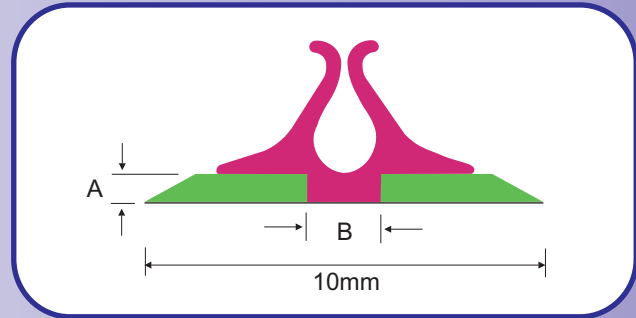

Standard Matrix

(PAGE 2 OF 2)

Plastic Counter - Film Base

Precision engineered plastic shoulders on micro thin polyester base with perfectly registered locator.

Standard sizes of Kiss Crease have 36 strips of 700mm in each box.

Colour Code	A	B	Board Thickness		Board Wt (gms/ m²)	Order Code
			(microns)	(0.001")		
Lavender	0.80	x 1.60	490-540	19-21	360-375	716-080
Moonstone	0.30	x 1.70	460-520	18-20	300-335	717-030
Vanilla	0.40	x 1.70	420-540	19-21	360-375	717-040
Avocado	0.50	x 1.70	500-550	20-22	350-375	717-050
Powder Blue	0.55	x 1.70	510-570	20-23	350-400	717-055
Purple	0.60	x 1.70	525-600	21-24	350-400	717-060
Cinnamon	0.70	x 1.70	530-600	21-24	350-400	717-070
Pacific Blue	0.80	x 1.70	540-600	21-24	350-400	717-080
Mustard	0.40	x 1.90	530-580	21-23	350-400	719-040
Ice Blue	0.50	x 1.90	540-590	21-23	350-400	719-050
Green	0.60	x 1.90	540-600	21-24	350-400	719-060
Coffee	0.70	x 1.90	550-600	22-24	350-400	719-070
Ash Grey	0.80	x 1.90	560-620	22-24	365-400	719-080
Ebony	0.50	x 2.10	570-630	22-25	375-410	721-050
Diamond White	0.60	x 2.10	580-630	23-25	385-410	721-060
Burgundy	0.65	x 2.10	580-650	23-26	385-435	721-065
Sandstone	0.70	x 2.10	600-680	24-27	400-450	721-070
Pink	0.80	x 2.10	620-700	24-28	400-465	721-080
Tangerine	0.60	x 2.30	630-700	25-27	400-465	723-060
Red	0.70	x 2.30	640-700	25-28	420-465	723-070
Lemon	0.80	x 2.30	680-760	27-30	450-500	723-080
Bluebell	1.00	x 2.30	700-760	28-30	460-500	723-100
Racing Green	0.60	x 2.50	700-780	28-31	460-500	*725-060
Dusk	0.70	x 2.50	700-800	28-31	460-500	*725-070
Manilla	0.80	x 2.50	700-800	28-31	460-500	*725-080
Primrose	1.00	x 2.50	700-800	28-31	460-500	*725-100
Lime	0.40	x 2.70	700-800	28-31	460-500	*727-040
Sand	0.60	x 2.70	700-800	28-31	460-500	*727-060
Peppermint	0.70	x 2.70	700-800	28-31	460-500	*727-070
Blue	0.80	x 2.70	700-800	28-31	460-500	*727-080
Polar White	1.00	x 2.70	710-720	28-32	475-550	*727-100
Honeysuckle	0.60	x 3.00	750-850	30-33	485-565	*730-060
Onyx	0.70	x 3.00	750-850	30-33	485-565	*730-070
Nasturtium	0.80	x 3.00	780-880	31-35	490-575	*730-080
Brown	1.00	x 3.00	800-1000	31-39	535-665	*730-100
Pistachio	1.40	x 3.00	800-1000	31-39	565-665	*730-140

Standard locators are suitable for rule size 2-3.

*Denotes locators are suitable for rule sizes 2-3 and 3-4. Please specify when ordering.
Please note, Pistachio base = 12mm.