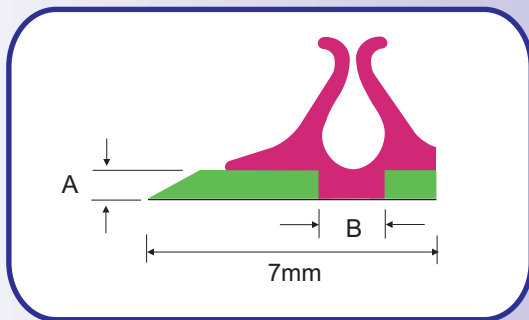

Off-Centre Matrix Plastic Counter - Film Base

Specially engineered for jobs that require two creases close together, Kiss Crease Off-Centre is placed on the creasing rules with the narrow sides adjacent enabling the smallest possible distance between creasing centres to be calculated as follows:-
Distance Centre to Centre (C) = 2 x shoulder width (i.e. 1.5mm) plus creasing width required (B).

Kiss Off-Centre has 36 strips of 700mm in each box.

Colour Code	A	B	Board Thickness		Board Wt (gms/m²)	Order Code
			(microns)	(0.001")		
Orange	0.40	x 0.80	60-100	2-6	50-150	708-040 OC
Blueberry	0.30	x 1.00	100-200	4-8	100-175	710-030 OC
Beige	0.40	x 1.00	100-200	4-8	100-175	710-040 OC
Peach	0.50	x 1.00	100-200	7-9	165-190	710-050 OC
Light Pink	0.30	x 1.20	170-220	7-9	170-195	712-030 OC
Lilac	0.40	x 1.20	150-240	6-9	150-200	712-040 OC
Rose Pink	0.30	x 1.30	300-350	12-14	200-250	713-030 OC
Pale Blue	0.40	x 1.30	320-400	13-16	225-275	713-040 OC
White	0.45	x 1.30	340-410	13-16	240-270	713-045 OC
Bright Green	0.50	x 1.30	340-420	13-16	240-270	713-050 OC
Toffee	0.45	x 1.40	350-420	14-17	250-290	714-045 OC
Terracotta	0.50	x 1.40	350-420	14-17	240-290	714-050 OC
Apple Green	0.45	x 1.50	375-450	16-19	270-335	715-045 OC
Flame	0.40	x 1.50	400-480	15-18	260-280	715-040 OC
Yellow	0.50	x 1.50	375-450	17-20	290-335	715-050 OC
Navy Blue	0.60	x 1.50	440-500	18-20	200-350	715-060 OC
Avocado	0.50	x 1.70	450-520	20-22	350-375	717-050 OC
Powder Blue	0.55	x 1.70	510-570	20-23	350-400	717-055 OC
Purple	0.60	x 1.70	525-600	21-24	350-400	717-060 OC
Ice Blue	0.50	x 1.90	540-590	21-23	350-400	719-050 OC
Green	0.60	x 1.90	540-600	21-24	350-400	719-060 OC
Red	0.70	x 2.30	640-700	25-28	420-465	723-070 OC
Blue	0.80	x 2.70	700-800	28-31	460-500	727-080 OC
Nasturtium	0.80	x 3.00	780-880	31-35	490-575	730-080 OC

Locators are suitable for rule size 2-3.