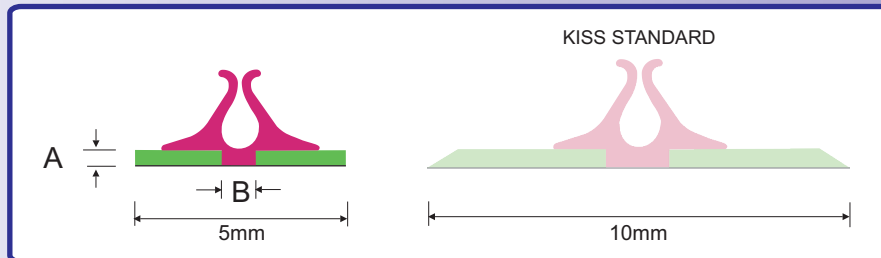

Mini Matrix

Plastic Counter - Film Base

Kiss Crease Mini is available for those jobs which require small distances between the cutting rule and creasing rule e.g., glue flaps or apertures.

Kiss Crease Mini has 36 strips of 700mm in each box.

Colour Code	A	B	Board Thickness		Board Wt (gms/m²)	Order Code
			(microns)	(0.001")		
Arctic White	0.30	x 0.50	50-100	2-4	50-100	M 705-030
Platinum	0.40	x 0.50	50-100	2-4	50-100	M 705-040
Autumn	0.45	x 0.50	50-100	2-4	50-100	M 705-045
Daffodil	0.30	x 0.60	50-100	2-4	50-100	M 706-030
Fire	0.40	x 0.60	50-100	2-4	50-100	M 706-040
Alpine	0.30	x 0.80	50-150	2-6	50-100	M 708-030
Orange	0.40	x 0.80	50-150	2-6	50-150	M 708-040
Royal Blue	0.45	x 0.80	50-150	2-6	50-150	M 708-045
Moss	0.50	x 0.80	50-150	2-6	50-150	M 708-050
Blueberry	0.30	x 1.00	100-200	4-8	100-175	M 710-030
Beige	0.40	x 1.00	100-200	4-8	100-175	M 710-040
Peach	0.50	x 1.00	170-220	7-9	165-190	M 710-050
Light Pink	0.30	x 1.20	190-230	7-9	170-195	M 712-030
Lilac	0.40	x 1.20	150-240	6-9	150-200	M 712-040
Ivory	0.45	x 1.20	225-310	9-12	185-225	M 712-045
Olive	0.50	x 1.20	285-330	11-13	210-240	M 712-050
Rose Pink	0.30	x 1.30	300-350	12-14	200-250	M 713-030
Pale Blue	0.40	x 1.30	320-400	13-16	225-275	M 713-040
Bright Green	0.50	x 1.30	340-420	13-17	240-290	M 713-050
Black	0.55	x 1.30	340-450	13-18	240-300	M 713-055
Titanium	0.30	x 1.40	320-420	13-17	225-290	M 714-030
Ocean	0.40	x 1.40	330-420	13-17	225-290	M 714-040
Toffee	0.45	x 1.40	350-420	14-17	240-290	M 714-045
Terracotta	0.50	x 1.40	350-420	14-17	240-290	M 714-050
Lagoon	0.55	x 1.40	350-420	14-17	240-290	M 714-055
Light Orange	0.30	x 1.50	355-430	14-17	250-300	M 715-030
Flame	0.40	x 1.50	370-440	14-17	250-300	M 715-040
Apple Green	0.45	x 1.50	375-450	15-18	260-300	M 715-045
Yellow	0.50	x 1.50	440-500	17-20	290-335	M 715-050
Fuschia	0.55	x 1.50	450-510	18-20	300-335	M 715-055
Navy Blue	0.60	x 1.50	460-520	18-20	300-335	M 715-060
Holly	0.40	x 1.60	440-500	17-20	290-335	M 716-040
Cornflower	0.50	x 1.60	490-520	19-20	360-370	M 716-050
Mango	0.55	x 1.60	490-520	19-20	360-370	M 716-055
Spearmint	0.60	x 1.60	490-530	19-21	360-370	M 716-060
Vanilla	0.40	x 1.70	420-540	19-21	360-375	M 717-040
Avocado	0.50	x 1.70	500-550	20-22	350-375	M 717-050
Powder Blue	0.55	x 1.70	510-570	20-23	350-400	M 717-055
Purple	0.60	x 1.70	525-600	21-24	350-400	M 717-060

Locator suitable for rule sizes 2-3.