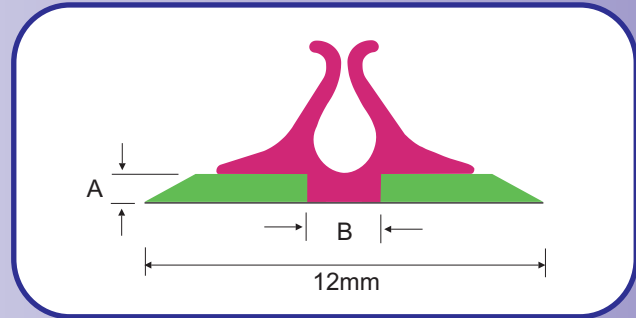

Large Matrix

Plastic Counter - Film Base

With widths between shoulders of 3.2mm and above, Kiss Crease Large sizes are suitable for thicker board sizes and have 21 strips of 700mm in each box.

Colour Code	A	B	Board Thickness		Board Wt (gms/ m²)	Order Code
			(microns)	(0.001")		
Canary	0.60	x 3.20	820-1050	32-41	550-675	732-060
Light Oak	0.70	x 3.20	830-1100	33-43	550-685	732-070
Leaf	0.80	x 3.20	835-1175	33-46	560-685	732-080
Violet	1.00	x 3.20	850-1200	33-47	570-690	732-100
Fudge	1.20	x 3.20	850-1225	33-48	570-690	732-120
Topaz	0.60	x 3.50	850-1250	33-49	570-695	735-060
Bottle Green	0.70	x 3.50	850-1275	33-49	570-700	735-070
Marine Blue	0.80	x 3.50	875-1300	35-49	580-700	735-080
Blush	1.00	x 3.50	900-1325	35-49	590-700	735-100
Midnight Blue	1.10	x 3.50	900-1350	35-49	600-700	735-110
Sky	1.20	x 3.50	910-1350	36-49	620-700	735-120
Mulberry	1.40	x 3.50	920-1350	36-49	620-700	735-140
Apricot	0.50	x 4.00	920-1350	36-49	620-700	740-050
Citrus	0.60	x 4.00	920-1350	36-49	620-700	740-060
Aqua	0.70	x 4.00	900-1300	36-50	620-700	740-070
Cornelian	0.80	x 4.00	910-1310	36-52	620-735	740-080
Cyclamen	0.90	x 4.00	930-1320	37-52	630-740	740-090
Carnival Red	1.00	x 4.00	940-1340	37-53	650-790	740-100
Grey	1.20	x 4.00	1000-1350	39-53	665-800	740-120
Flamingo	1.60	x 4.00	1000-1350	40-54	670-825	740-160
Chestnut	0.60	x 5.00	1025-1350	40-54	670-825	750-060
Amber	0.80	x 5.00	1025-1375	40-54	680-825	750-080
Sunflower	1.00	x 5.00	1050-1400	41-55	700-850	750-100
Forest Green	1.20	x 5.00	1075-1450	46-57	750-875	750-120
Charcoal	1.50	x 5.00	1300-1500	51-59	800-900	750-150
Caramel	0.50	x 6.00	1350-1550	52-60	825-900	760-050
Buttercup	0.60	x 6.00	1350-1560	52-60	825-900	760-060
Coconut	0.80	x 6.00	1350-1560	54-62	850-925	760-080
Cobalt Blue	1.00	x 6.00	1400-1620	55-64	910-950	760-100
Mauve	1.20	x 6.00	1425-1650	56-64	910-950	760-120
Shrimp	1.60	x 6.00	1450-1660	57-65	900-980	760-160
Cream	1.70	x 6.00	1500-1700	59-67	900-1000	760-170

Locators are suitable for rule size 2-3, 3-4 and 6. Please specify when ordering.