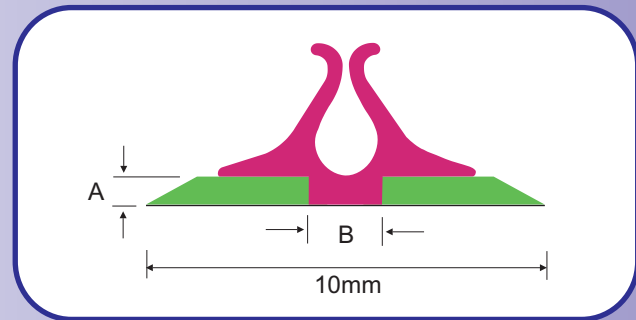

Standard Matrix

Plastic Counter - Film Base

(PAGE 1 OF 2)

Precision engineered plastic shoulders on micro thin polyester base with perfectly registered locator.

Standard sizes of Kiss Crease have 36 strips of 700mm in each box.

Colour Code	A	B	Board Thickness		Board Wt (gms/ m²)	Order Code
			(microns)	(0.001")		
Arctic White	0.30	x 0.50	50-100	2-4	50-100	705-030
Platinum	0.40	x 0.50	50-100	2-4	50-100	705-040
Daffodil	0.30	x 0.60	50-100	2-4	50-100	706-030
Fire	0.40	x 0.60	50-100	2-4	50-100	706-040
Alpine	0.30	x 0.80	50-150	2-6	50-100	708-030
Orange	0.40	x 0.80	50-150	2-6	50-150	708-040
Royal Blue	0.45	x 0.80	50-150	2-6	50-150	708-045
Moss	0.50	x 0.80	50-150	2-6	50-150	708-050
Blueberry	0.30	x 1.00	100-200	4-8	100-175	710-030
Beige	0.40	x 1.00	100-200	4-8	100-175	710-040
Peach	0.50	x 1.00	170-220	7-9	165-190	710-050
Light Pink	0.30	x 1.20	190-230	7-9	170-195	712-030
Lilac	0.40	x 1.20	150-240	6-9	150-200	712-040
Ivory	0.45	x 1.20	225-310	9-12	185-225	712-045
Olive	0.50	x 1.20	285-330	11-13	210-240	712-050
Rose Pink	0.30	x 1.30	300-350	12-14	200-250	713-030
Pale Blue	0.40	x 1.30	320-400	13-16	225-275	713-040
White	0.45	x 1.30	340-410	13-16	240-270	713-045
Bright Green	0.50	x 1.30	340-420	13-17	240-290	713-050
Black	0.55	x 1.30	340-450	13-18	240-300	713-055
Aubergine	0.60	x 1.30	350-450	14-18	250-300	713-060
Sherbet	0.70	x 1.30	350-450	14-18	250-300	713-070
Titanium	0.30	x 1.40	320-420	13-17	225-290	714-030
Ocean	0.40	x 1.40	330-420	13-17	225-290	714-040
Toffee	0.45	x 1.40	350-420	14-17	240-290	714-045
Terracotta	0.50	x 1.40	350-420	14-17	240-290	714-050
Lagoon	0.55	x 1.40	350-420	14-17	240-290	714-055
Light Orange	0.30	x 1.50	355-430	14-17	250-300	715-030
Flame	0.40	x 1.50	370-440	14-17	250-300	715-040
Apple Green	0.45	x 1.50	375-450	15-18	260-300	715-045
Yellow	0.50	x 1.50	440-500	17-20	290-335	715-050
Fuschia	0.55	x 1.50	450-510	18-20	300-335	715-055
Navy Blue	0.60	x 1.50	460-520	18-20	300-335	715-060
Rosewood	0.70	x 1.50	480-550	19-22	350-365	715-070
Ruby	0.80	x 1.50	480-550	19-22	350-365	715-080
Holly	0.40	x 1.60	440-500	17-20	290-335	716-040
Cornflower	0.50	x 1.60	490-520	19-20	360-370	716-050
Mango	0.55	x 1.60	490-520	19-20	360-370	716-055
Spearmint	0.60	x 1.60	490-530	19-21	360-370	716-060

Standard locators are suitable for rule size 2-3 unless otherwise stated.